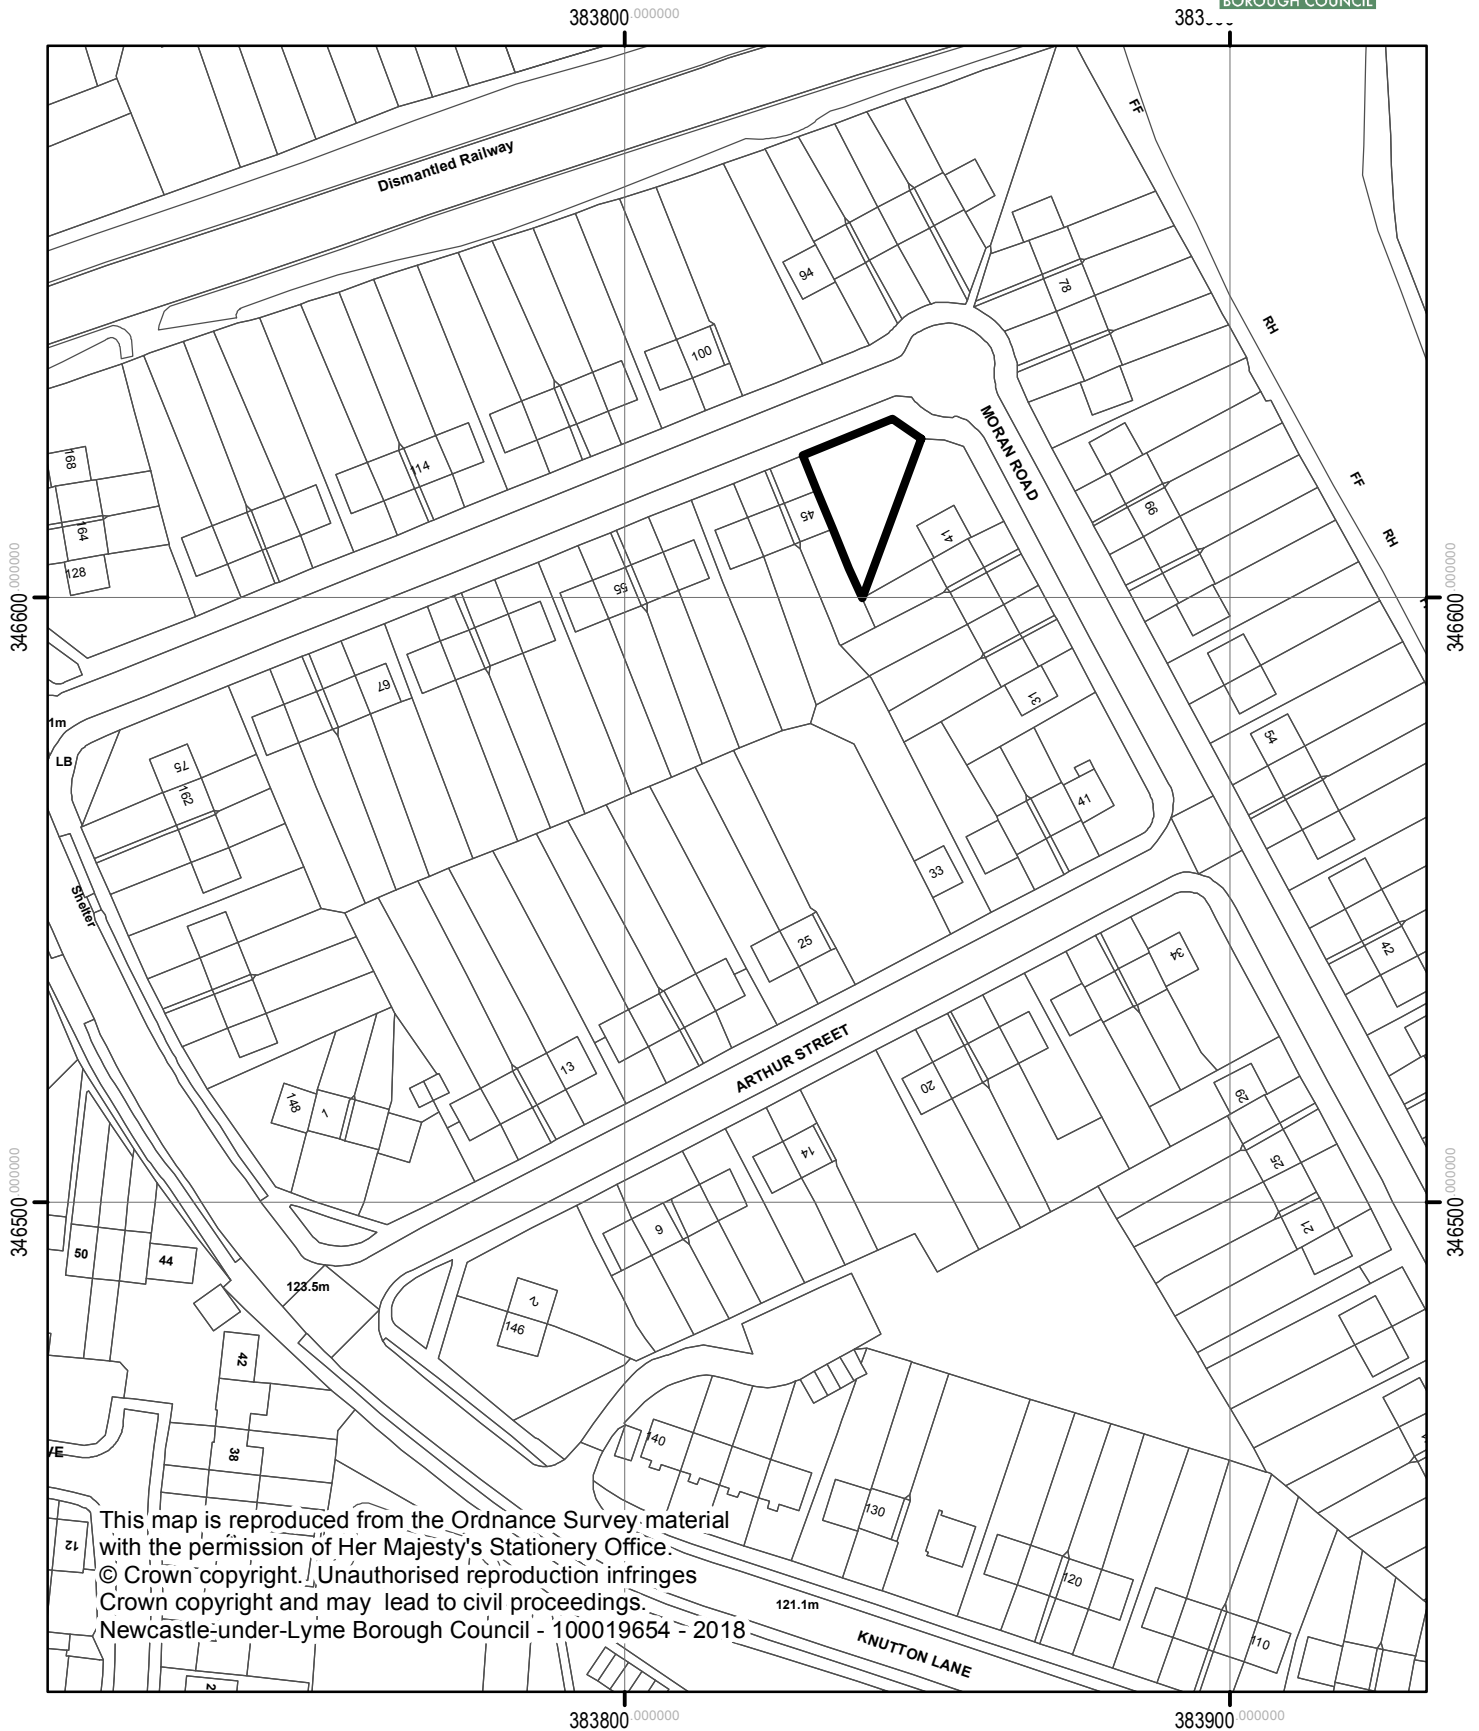

Land Adjacent 45 Moran Road
Knutton

This map is reproduced from the Ordnance Survey material with the permission of Her Majesty's Stationery Office.
© Crown copyright. Unauthorised reproduction infringes Crown copyright and may lead to civil proceedings.
Newcastle-under-Lyme Borough Council - 100019654 - 2018